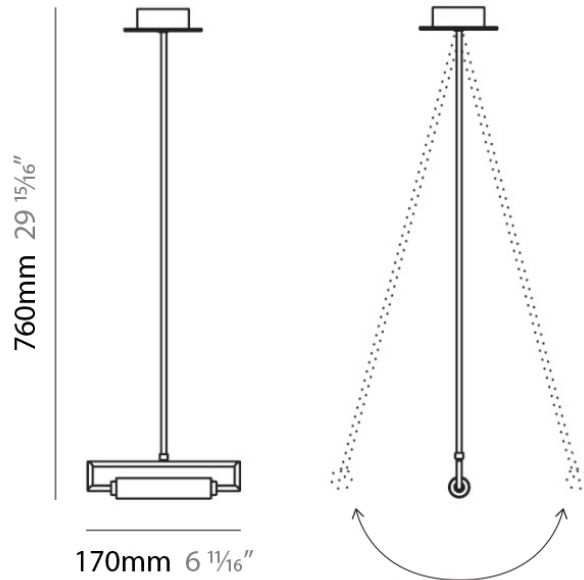

GLIM MINI SUSPENSION

D81040

GENERAL

Series: Glim Mini

Brand: Panzeri

Division: Design

Mounting Type: Suspension

Mounting Location: Ceiling

Subcategory: Pendant

PHYSICAL

Shape: Abstract

Length (mm): 170

Length (in): 6 ³/₄

Height (mm): 760

Height (in): 30

Light Distribution: Omnidirectional

Weight (kg): 1.4

Weight (lbs): 3

Diffuser: Matte White Printed Pyrex

Fixture Finish: Chrome

Fixture Material: Metal

ELECTRICAL

Number of Lamps: 1

Lamp Type: LED Retrofit

Lamp Shape: T4

Bulb Included: Bulb Not Included

Total Output Wattage (W): 3

Max. Wattage Per Lamp (W): 3

Lamp Base: G9

Input Voltage (V): 120

LED

OPTICAL

RATINGS AND CERTIFICATIONS

Certified By: CSA Certified to UL and CSA Standards

IP rating: IP40