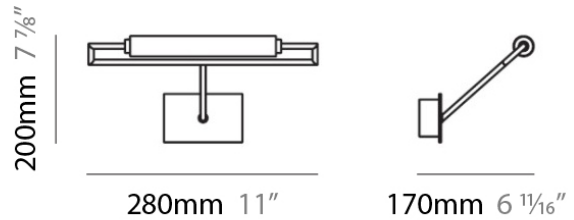

GLIM MINI SURFACE

D83038

PROJECT _____

TYPE _____

NOTES _____

QUANTITY _____

DATE _____

GENERAL

Series: Glim Mini

Brand: Panzeri

Division: Design

Mounting Type: Surface

Mounting Location: Wall

Subcategory: Ambient

PHYSICAL

Shape: Abstract

Length (mm): 280

Length (in): 11

Height (mm): 200

Height (in): 7 ³/₄

Extension (mm): 170

Extension (in): 6 ³/₄

Light Distribution: Omnidirectional

Weight (kg): 1.23

Weight (lbs): 2.7

Diffuser: Matte White Printed Pyrex

Fixture Finish: Metallic Gray

Fixture Material: Metal

ELECTRICAL

Number of Lamps: 1

Lamp Type: LED Retrofit

Lamp Shape: T3

Bulb Included: Bulb Not Included

Total Output Wattage (W): 20

Max. Wattage Per Lamp (W): 20

Lamp Base: RSC

Input Voltage (V): 120

LED

OPTICAL

RATINGS AND CERTIFICATIONS

Certified By: CSA Certified to UL and CSA Standards

IP rating: IP40